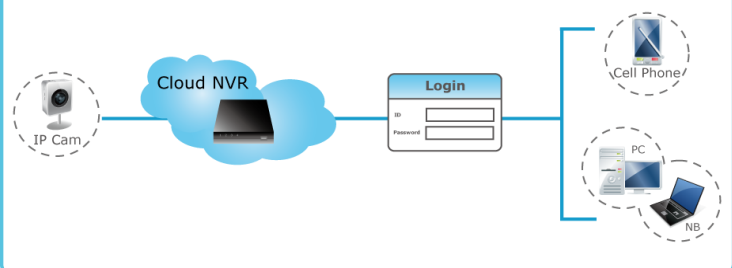

Application

Broad View + 2 ePTZ

Broad View

2 ePTZ

Easy Setup

Step 1 Connect CF101

Step 2 Scan QR Code

Step 3 Watch Video

Simple connections to cloud surveillance system

Technical Specifications	
Video Compression	H.264 / Motion JPEG
Video Output Resolution	1280 x 720 (720p)
Image Layout	180 ° Single Broad View
	180 ° Broad View + 2 PTZ Mode
	2 PTZ Mode
Compression Feature	CBR/VBR
Streaming	1. 720p (1280x720 16:9)@ 25 fps 2. 640x360 (16:9) @ 15 fps 3. 640x360 (16:9) @ 10 fps
Image Device	Color 1/4" CMOS Sensor
Lens Type	Fish-Eye Lens, 185.5/145/>=200° (H/V/D) ,F= 2.0, f=0.89 mm
Infrared Light LED	850nm 3 Meter IR LED Distance (CF101I)
Infrared Light Filtering	850nm Band-pass Day & Night Filter(CF101I) 650nm Day & Night Filter(CF101P)
Video Control	Compression Mode, Frame Size, Frame Rate, Streaming Mode, Bit Rate, HTTP/RTSP Port Access Name
Image Adjustment	AE, AWB, Brightness, Saturation, Contrast, Mirror/Flip, Color/BW,
Event System	Trigger Action
	Motion Detection by Image Analysis or PIR(CF101P) File Upload via FTP, e-mail and Micro SD/SDHC Card Notification via e-mail and Mobile APP
Local Storage	Micro SDHC card (not included) for Video Recording and Snapshot, with Full Over-write Feature
Audio Capability	Two-way Audio Line Out for extra speaker x1, Built-in Microphone
Audio Compression	G. 711
Network Interface	10BASE-T/100 BASE-TX ; IEEE802.11b/g/n
Protocols	HTTP,HTTPS, TCP/ IP,IPv4, UDP, SMTP, FTP, DHCP, DDNS, NTP, DNS, ARP,RTSP, RTP, PPPoE, UPnP
Browser Internet	Microsoft Internet Explorer 6, 7, 8 or above Firefox 16.0.1 / Chrome 22.0.1229.94 m or above
Power Supply	AC/DC Switching Power Adapter, Input: AC100 ~240V, Output: DC 5V/2A
Dimension	W70 x H105 x L39mm
Operation Temperature	0°C ~ 45°C